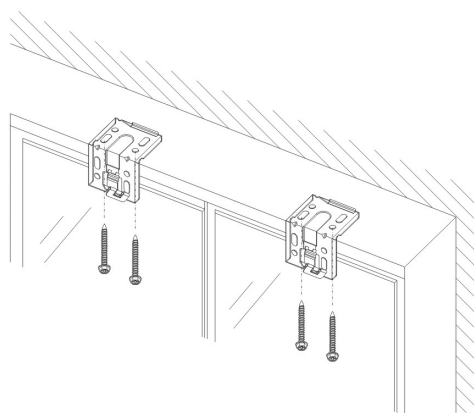

CORDLESS CELLULAR SHADE INSTALLATION INSTRUCTION

Number of parts included for each shade:

Shade width	Brackets	Screws	Handle	Handle for TDBU
18" ~ 47.9"	2	4	1	2
48" ~ 72.9"	3	6	2	4
73" ~ 84"	4	8	2	4

* 2-on-1 will double the quantity of handles.

* 3-on-1 will triple the quantity of handles.

Fig(1)

Outside mount Fig(2-1)

Fig(2-2) Inside mount

Fig(3)

Please allow 24 hours for your shade to drop to its actual height when first installed due to the nature of the fabric.