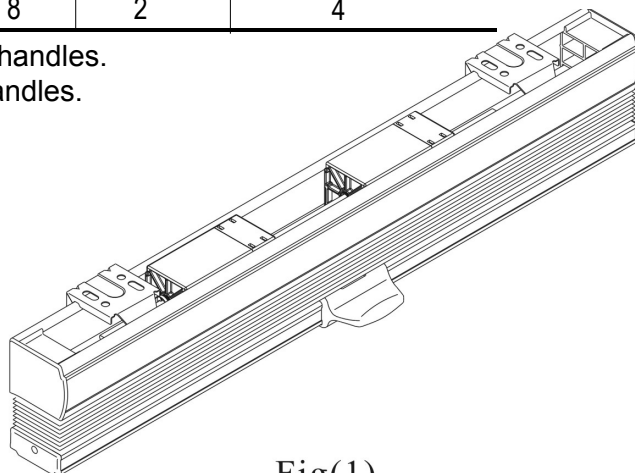

CORDLESS CELLULAR SHADE INSTALLATION INSTRUCTION

Number of parts included for each shade:

Shade width	Brackets	Screws	Handle	Handle for TDBU
18" ~ 47.9"	2	4	1	2
48" ~ 72.9"	3	6	2	4
73" ~ 84"	4	8	2	4

* 2-on-1 will double the quantity of handles.

* 3-on-1 will triple the quantity of handles.

Fig(1)

Outside mount Fig(2-1)

Fig(2-2) Inside mount

Fig(3)

Please allow 24 hours for your shade to drop to its actual height when first installed due to the nature of the fabric.