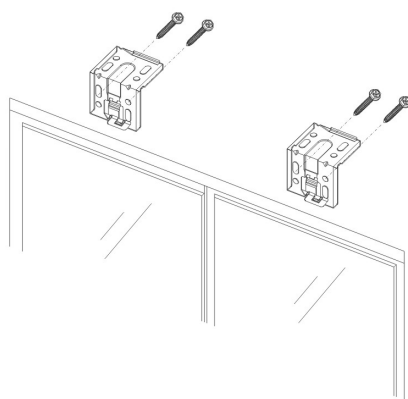

CORDLESS CELLULAR SHADE INSTALLATION INSTRUCTION

Number of parts included for each shade:

Shade width	Brackets	Screws	Handle	Handle for TDBU
18" ~ 47.9"	2	4	1	2
48" ~ 72.9"	3	6	2	4
73" ~ 84"	4	8	2	4

* 2-on-1 will double the quantity of handles.

* 3-on-1 will triple the quantity of handles.

Fig(1)

Outside mount Fig(2-1)

Fig(2-2) Inside mount

Fig(3)

Please allow 24 hours for your shade to drop to its actual height when first installed due to the nature of the fabric.