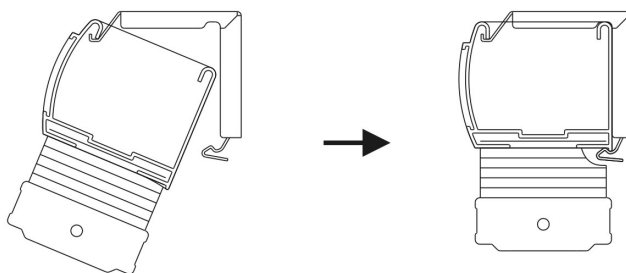

CORDLESS CELLULAR SHADE INSTALLATION INSTRUCTION

Number of parts included for each shade:

Shade width	Brackets	Screws	Handle	Handle for TDBU
18" ~ 47.9"	2	4	1	2
48" ~ 72.9"	3	6	2	4
73" ~ 84"	4	8	2	4

* 2-on-1 will double the quantity of handles.

* 3-on-1 will triple the quantity of handles.

Fig(1)

Outside mount Fig(2-1)

Fig(2-2) Inside mount

Fig(3)

Please allow 24 hours for your shade to drop to its actual height when first installed due to the nature of the fabric.